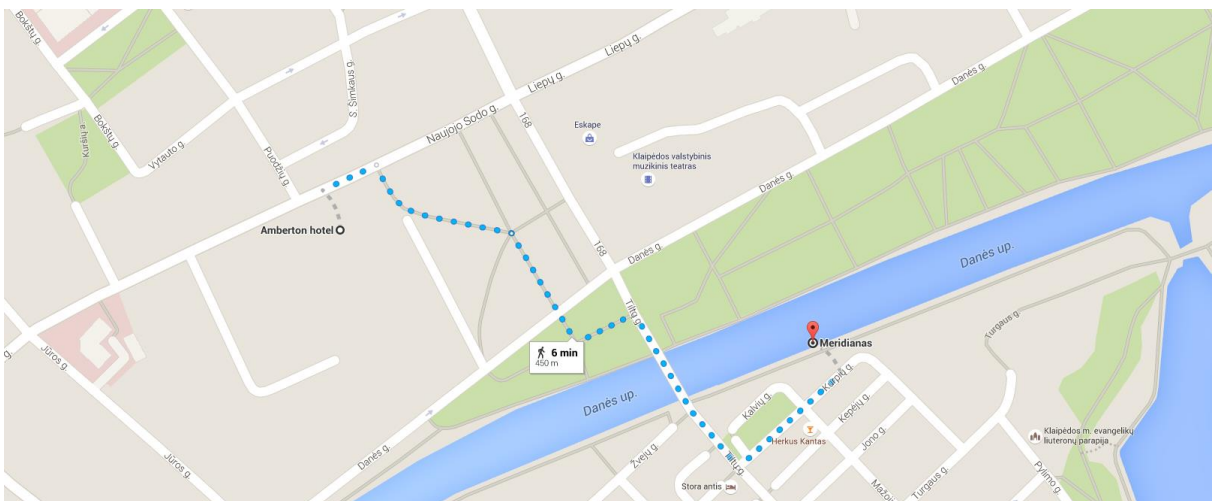

From Amberton Hotel to the venue of welcome reception: Restaurant Meridian (ship)