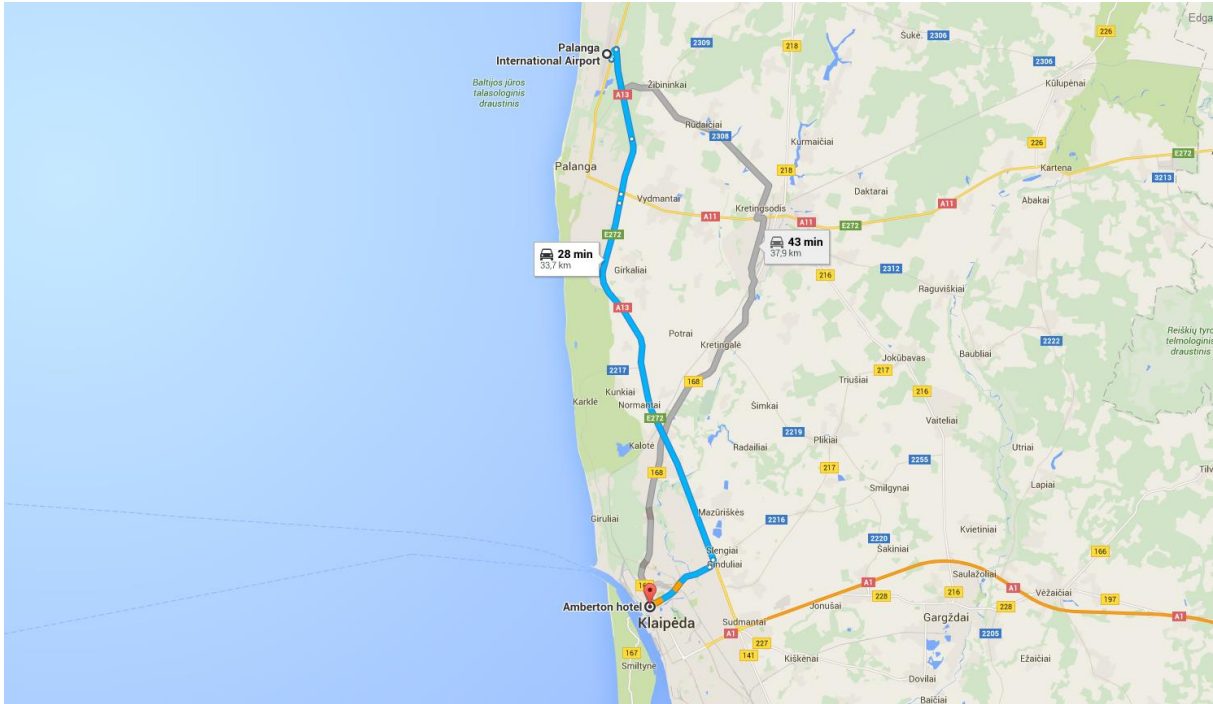

The road from Palanga International Airport to Klaipėda City/Hotel Amberton